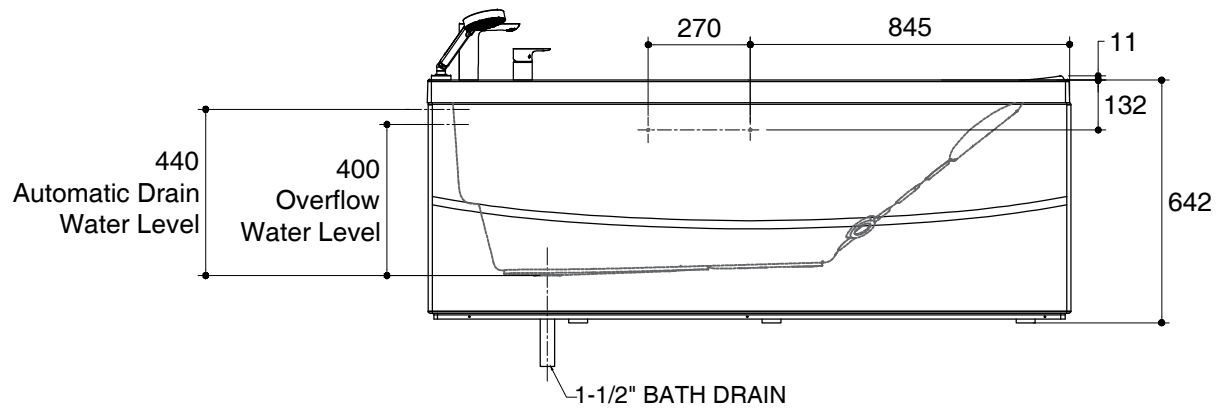

Dimensions are approximate.

Unit: mm

○ Area for flexible drain Ø400 mm.

| | |
|-------------|--|
| SKU | K-76448X-NWGR-0 |
| Name | KARESS |
| Description | 1700 WHIRLPOOL BATH LH WITH FAUCET, E-DRAIN & GRIP |

KOHLER

*The recommended dimension for installation can be adjusted according to user preferences and layout.