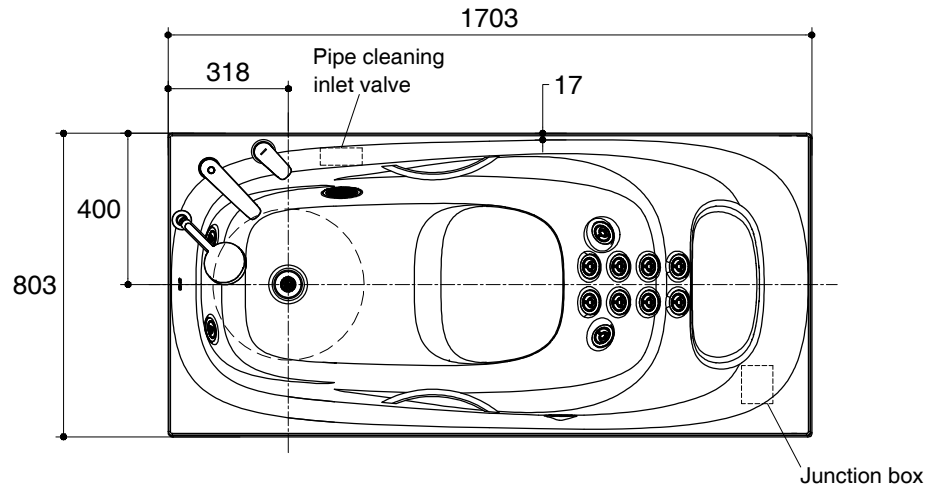

Dimensions are approximate.

Unit: mm

○ Area for flexible drain Ø400 mm.

| | |
|-------------|--|
| SKU | K-76448X-NWGR-0 |
| Name | KARESS |
| Description | 1700 WHIRLPOOL BATH LH WITH FAUCET, E-DRAIN & GRIP |

KOHLER

*The recommended dimension for installation can be adjusted according to user preferences and layout.