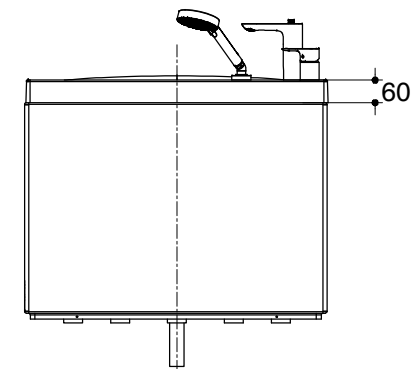

Dimensions are approximate.

Unit: mm

○ Area for flexible drain Ø400 mm.

| | |
|-------------|--|
| SKU | K-76448X-NWGR-0 |
| Name | KARESS |
| Description | 1700 WHIRLPOOL BATH LH WITH FAUCET, E-DRAIN & GRIP |

KOHLER

*The recommended dimension for installation can be adjusted according to user preferences and layout.